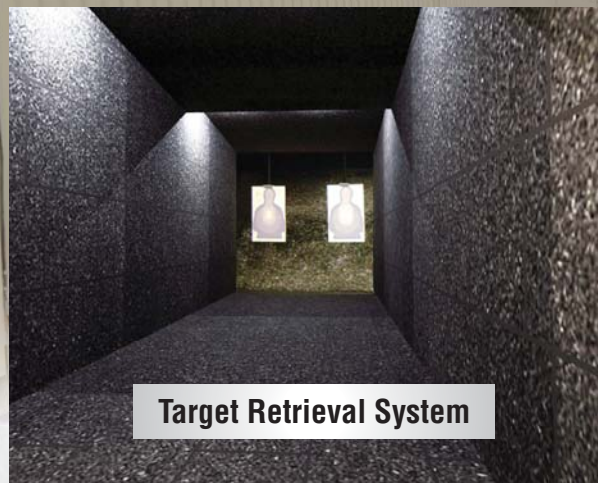

SRTLIVEFIRE.COM
4214 Bluebonnet Dr.
Stafford, TX 77477
info@lasershot.com

LASER SHOT
SIMULATIONS

Container Range

Portable Shooting Solution

CONTAINER RANGE Standard Features

- Turnkey indoor firearms training facility includes HVAC, trap, lighting, etc.
- Modified standard HC-40' ISO shipping container(s) maintain affordability
- Use singly or join multiple mid-section containers to accommodate distances to 100 meters
- Multiple rubber and steel bullet trap choices to fit individual need
- Standard 7.62mm x 51 capable
- Easily moveable with crane and flatbed
- Can be located in most any flat, level area that offers minimal support
- OSHA, NIOSH, NEHC, NAVFAC and EPA compliant for airflow and discharge
- Low electrical power requirement (220VAC)

Target Retrieval System

Virtual Targetry with Thermal Shot™